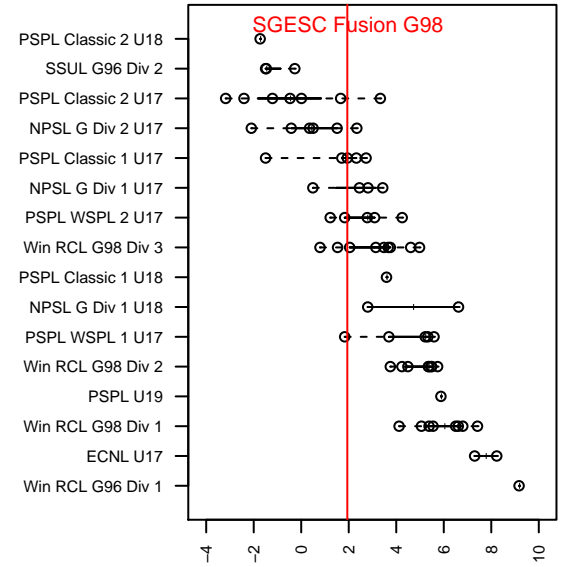

**attack and defense rating
relative to others at age
and all opponents in last 13 months**