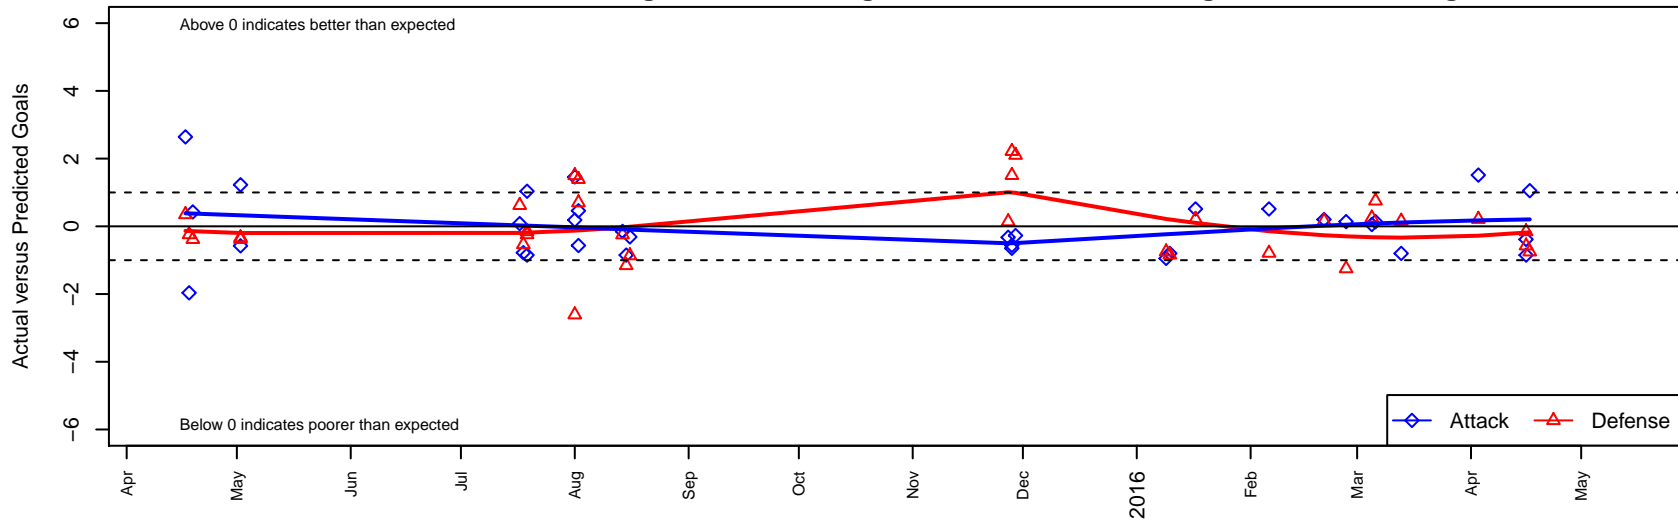

# SGESC Fusion G98

Spanaway Graham Eatonville SC  
 Graham, WA  
 G98 total strength=1316  
 attack=5.64 defense=6.34  
 fall league = PSPL Classic 1 U17

alt names used:  
 SGEOSC FUSION 98 (WA)  
 SGEOSC Fusion 98  
 Fusion 98 (SGEOSC)  
 SGEOSC Fusion 98  
 SGEOSC FUSION 98  
 SGEOSC FUSION 98 (WA)

**SGESC Fusion G98**  
 Dots are actual minus expected GF (blue circles) and GA (red triangles).  
 Blue line is smoothed change in attack strength. Red is smoothed change in defense strength.

**attack and defense variance (black dot)  
relative to other teams  
and top 10 in region**