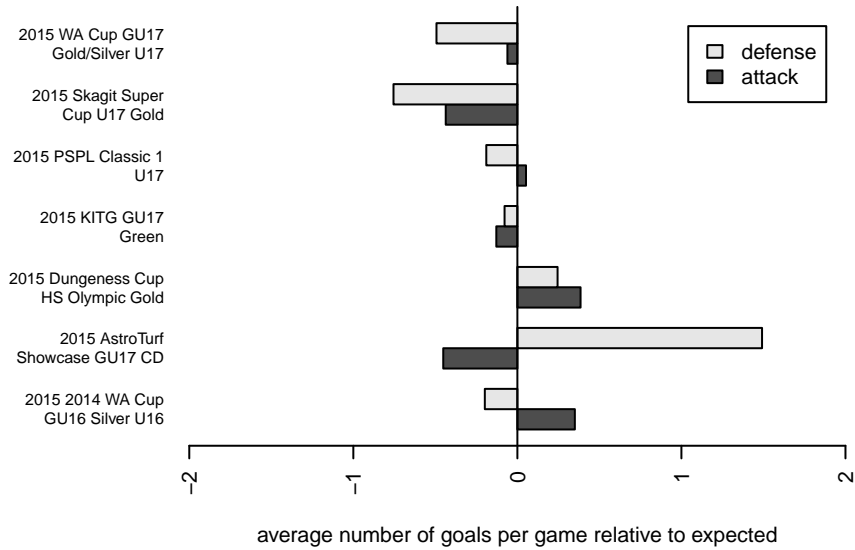

Performance relative to 13 month average